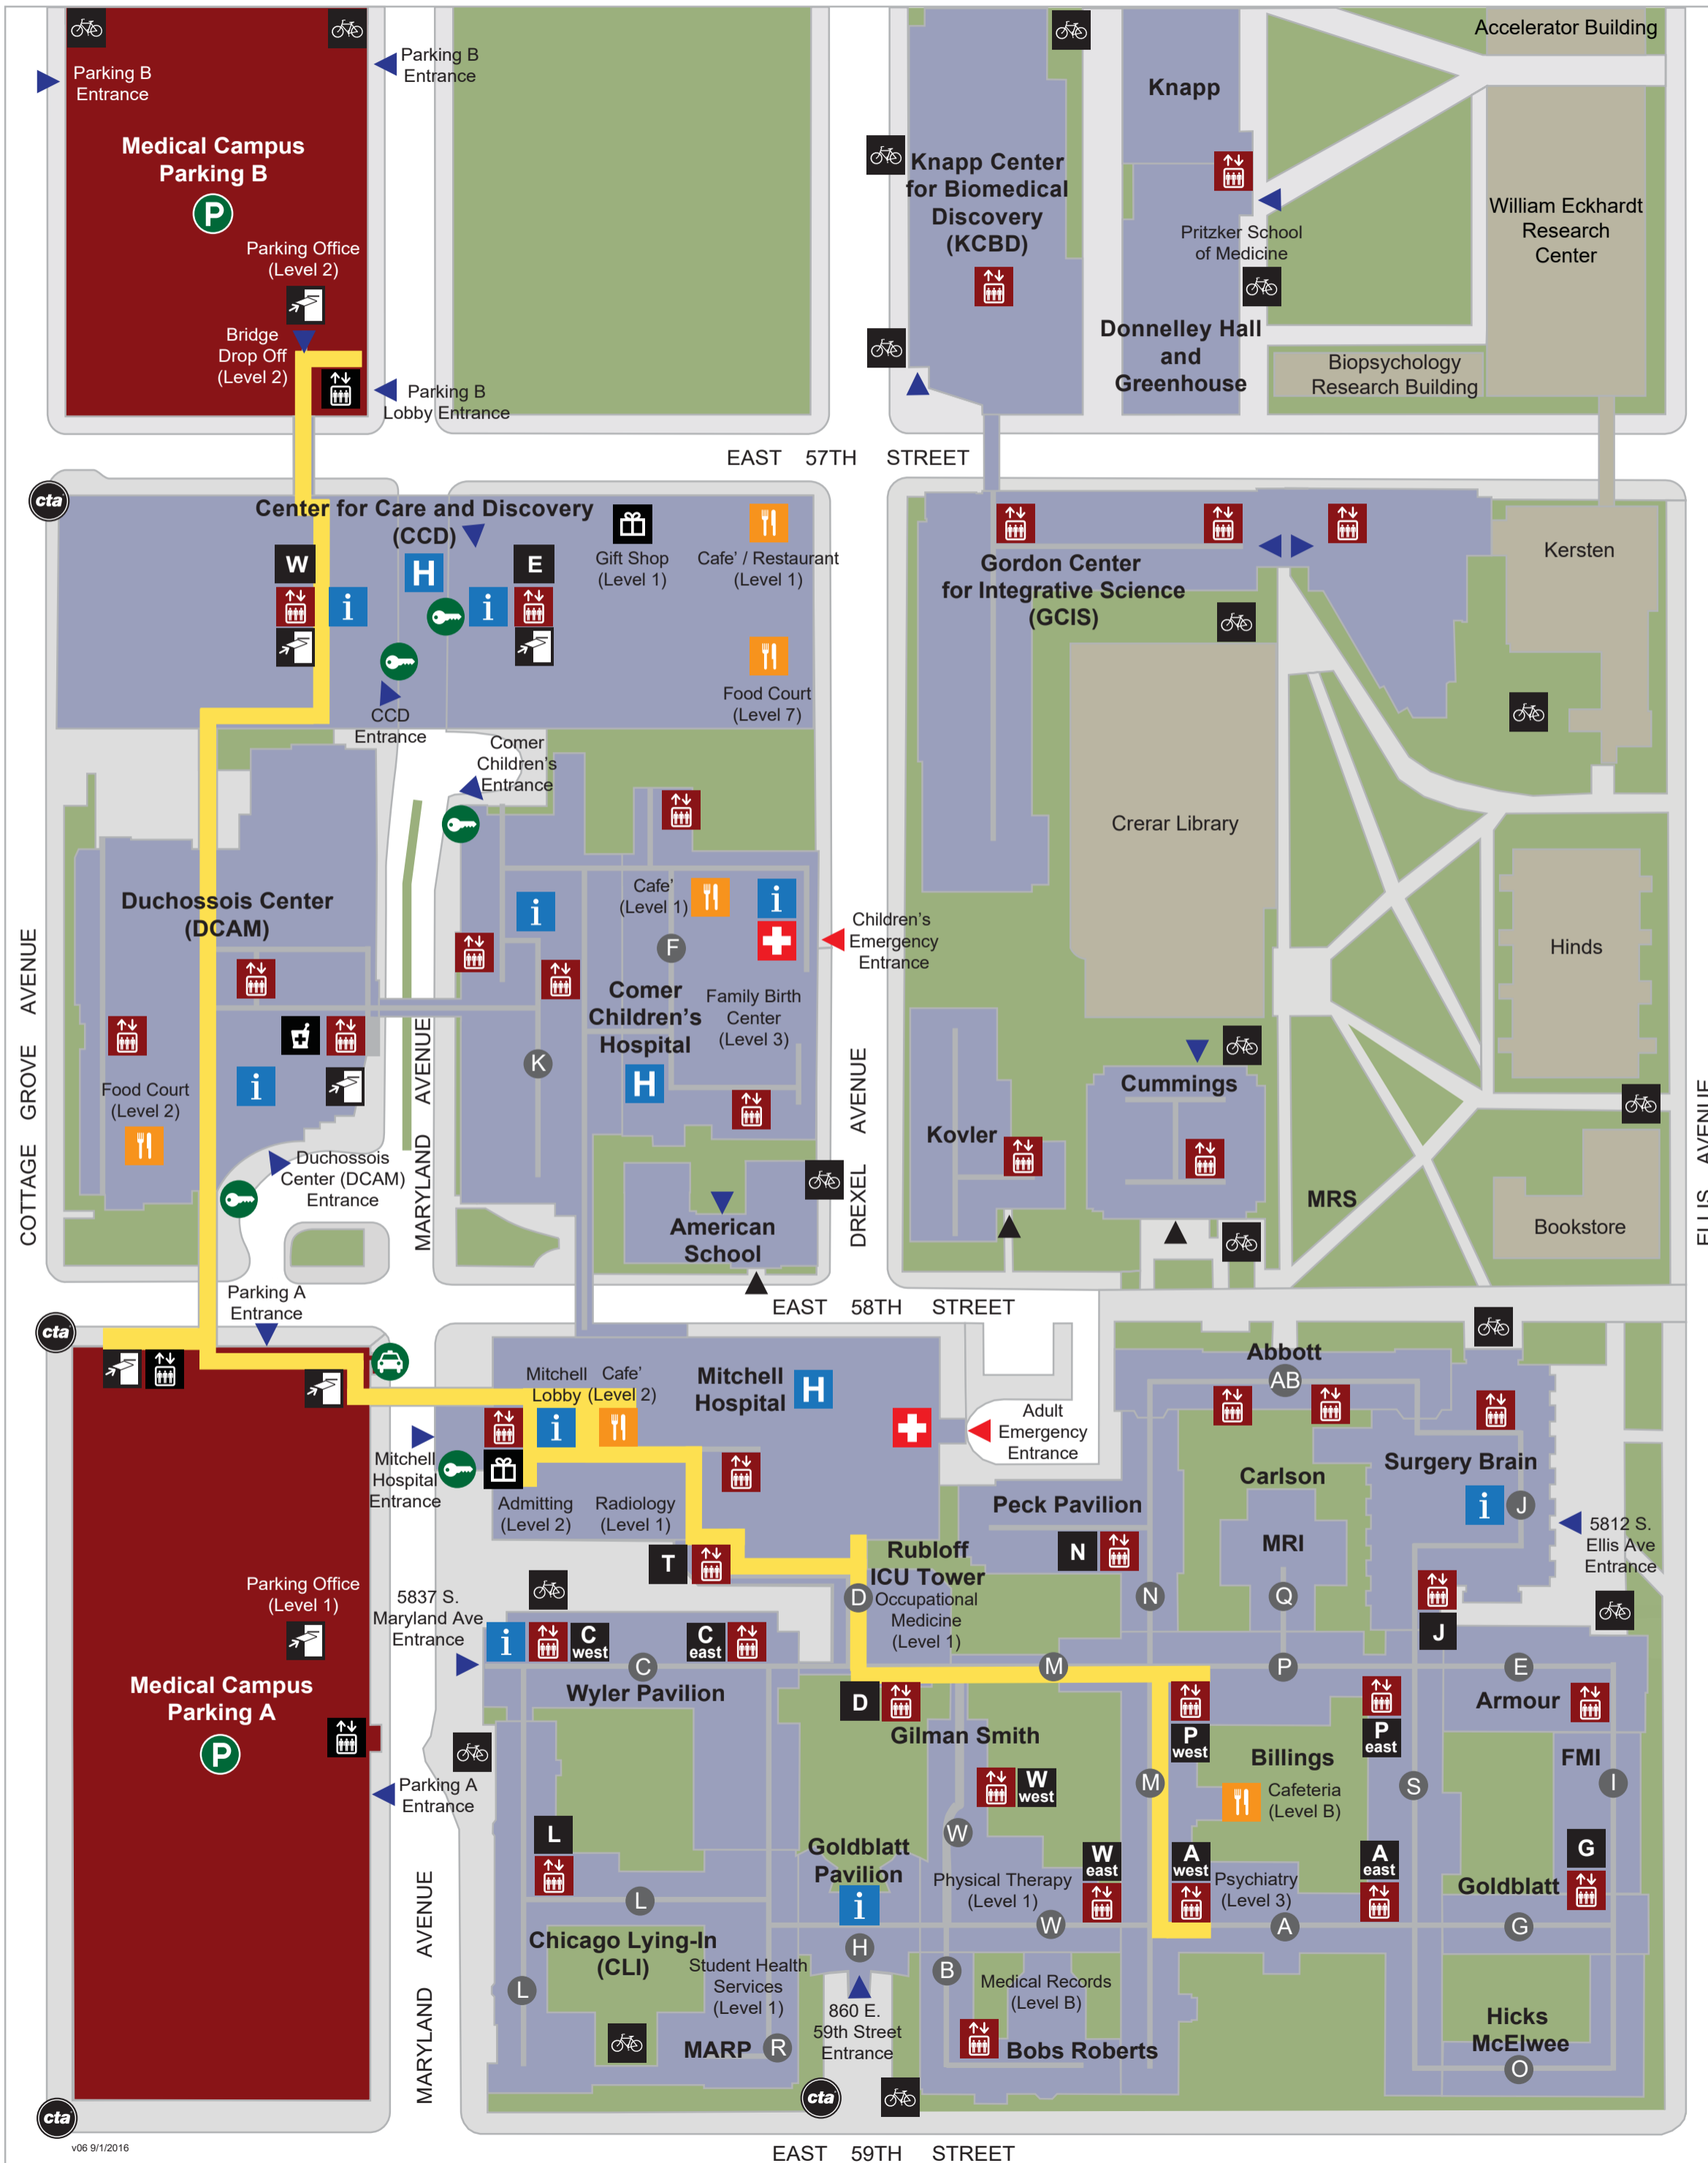

Medical Campus

-  Accessible Entrance
-  Emergency Entrance
-  Entrance
-  Hospital
-  Emergency
-  Information
-  Parking
-  Valet Parking
-  Pay on Foot
-  Taxi Stand
-  Bus Stop
-  Bike Rack
-  Gift Shop
-  Food Court / Café
-  Pharmacy
-  Corridor Names
-  Elevator
-  Visitor Pathway (Level 2)
-  NORTH